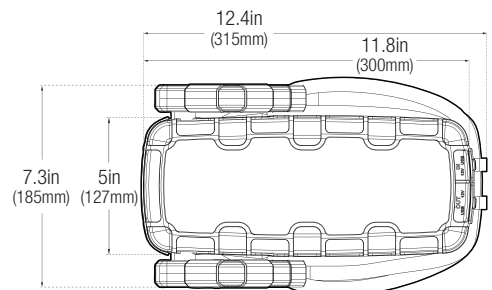

Retail Packaging:

Dimensions: 8.19"x4.88"x13.70"
Weight: 8.00lbs
UPC: 0-46221-15006-3

Inner Carton:

Dimensions: 14.09"x8.78"x5.79"
Weight: 8.46lbs

Master Carton:

Dimensions: 14.76"x9.25"x12.50"
Weight: 17.97lbs
Quantity: 2
UCC: 10046221150060

Units Per Pallet:

NA - 100 Units
EU - 72 Units

NOCO
30339 Diamond Parkway, #102
Glenwillow, OH 44139 | USA
1.800.456.6626

no.co

NOCO®