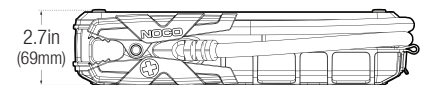

Retail Packaging:

Dimensions: 8.19"x4.88"x13.70"
Weight: 8.00lbs
UPC: 0-46221-15006-3

Inner Carton:

Dimensions: 14.09"x8.78"x5.79"
Weight: 8.46lbs

Master Carton:

Dimensions: 14.76"x9.25"x12.50"
Weight: 17.97lbs
Quantity: 2
UCC: 10046221150060